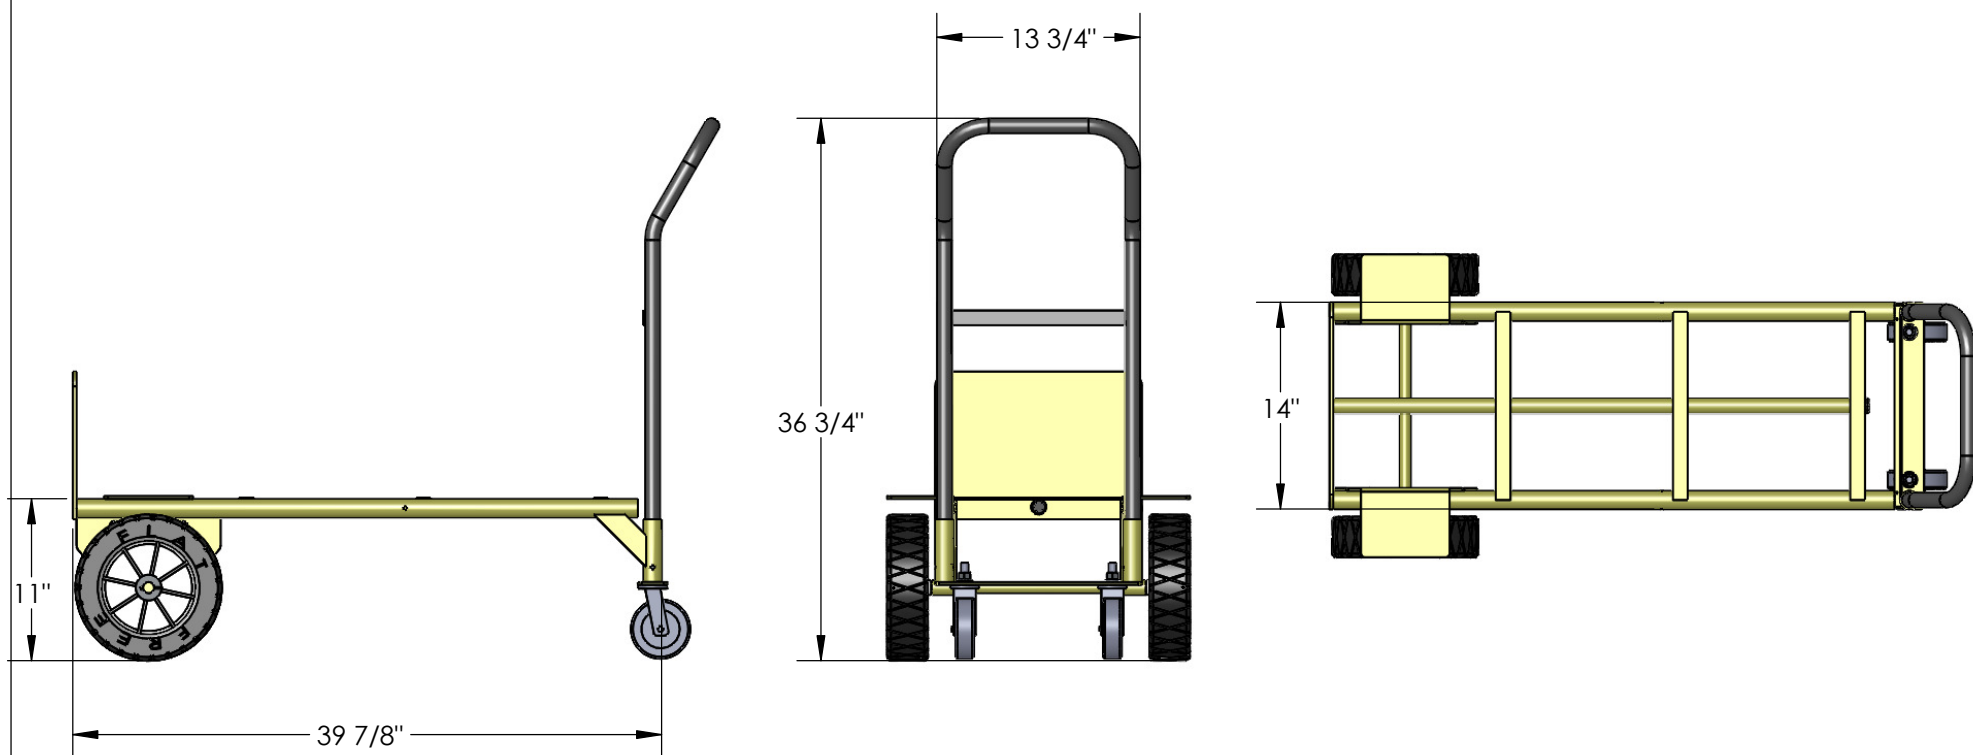

67051-75

1-877-447-2648
SUPPORT@GRANITEIND.COM

AMERICAN 
CART & EQUIPMENT
MANUFACTURED BY GRANITE INDUSTRIES