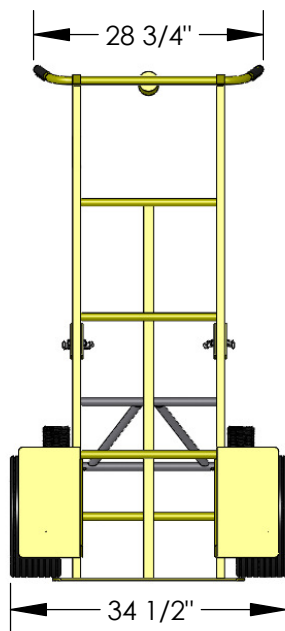

67265

1-877-447-2648
SUPPORT@GRANITEIND.COM

AMERICAN 
CART & EQUIPMENT
MANUFACTURED BY GRANITE INDUSTRIES