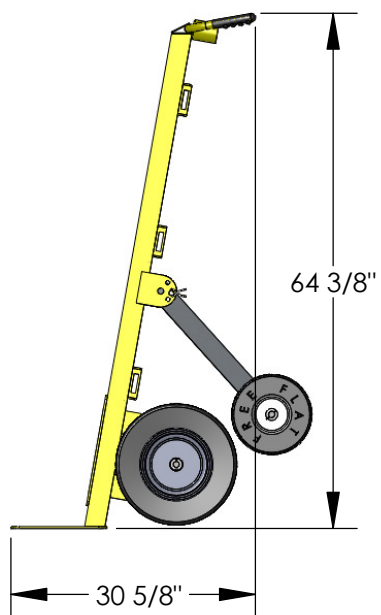

67265

1-877-447-2648
SUPPORT@GRANITEIND.COM

AMERICAN 
CART & EQUIPMENT
MANUFACTURED BY GRANITE INDUSTRIES