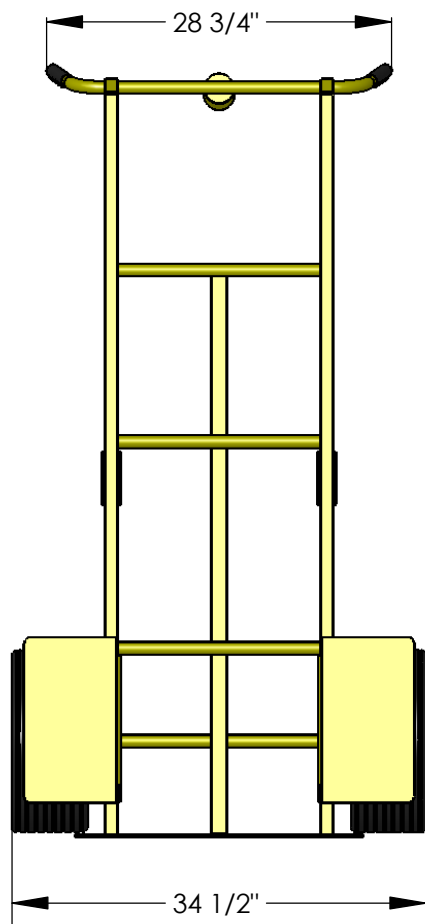

67261

1-877-447-2648
SUPPORT@GRANITEIND.COM

AMERICAN 
CART & EQUIPMENT
MANUFACTURED BY GRANITE INDUSTRIES