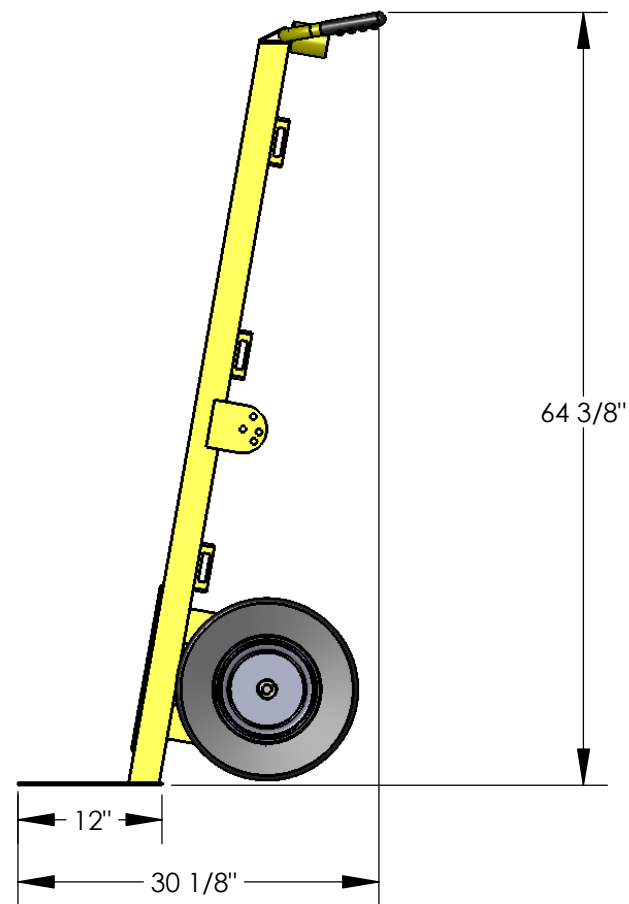

67261

1-877-447-2648
SUPPORT@GRANITEIND.COM

AMERICAN 
CART & EQUIPMENT
MANUFACTURED BY GRANITE INDUSTRIES