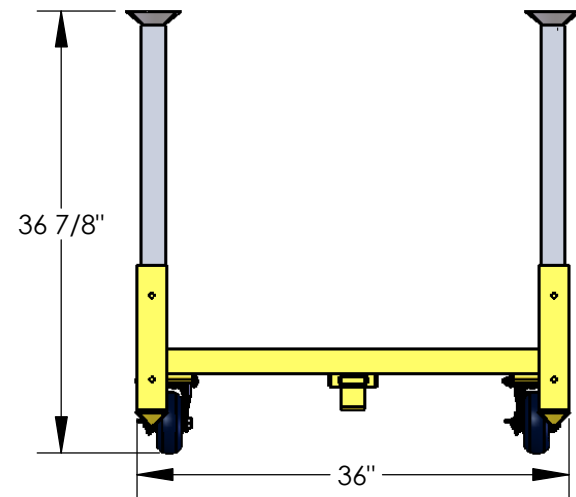

67136

1-877-447-2648
SUPPORT@GRANITEIND.COM

AMERICAN 
CART & EQUIPMENT
MANUFACTURED BY GRANITE INDUSTRIES